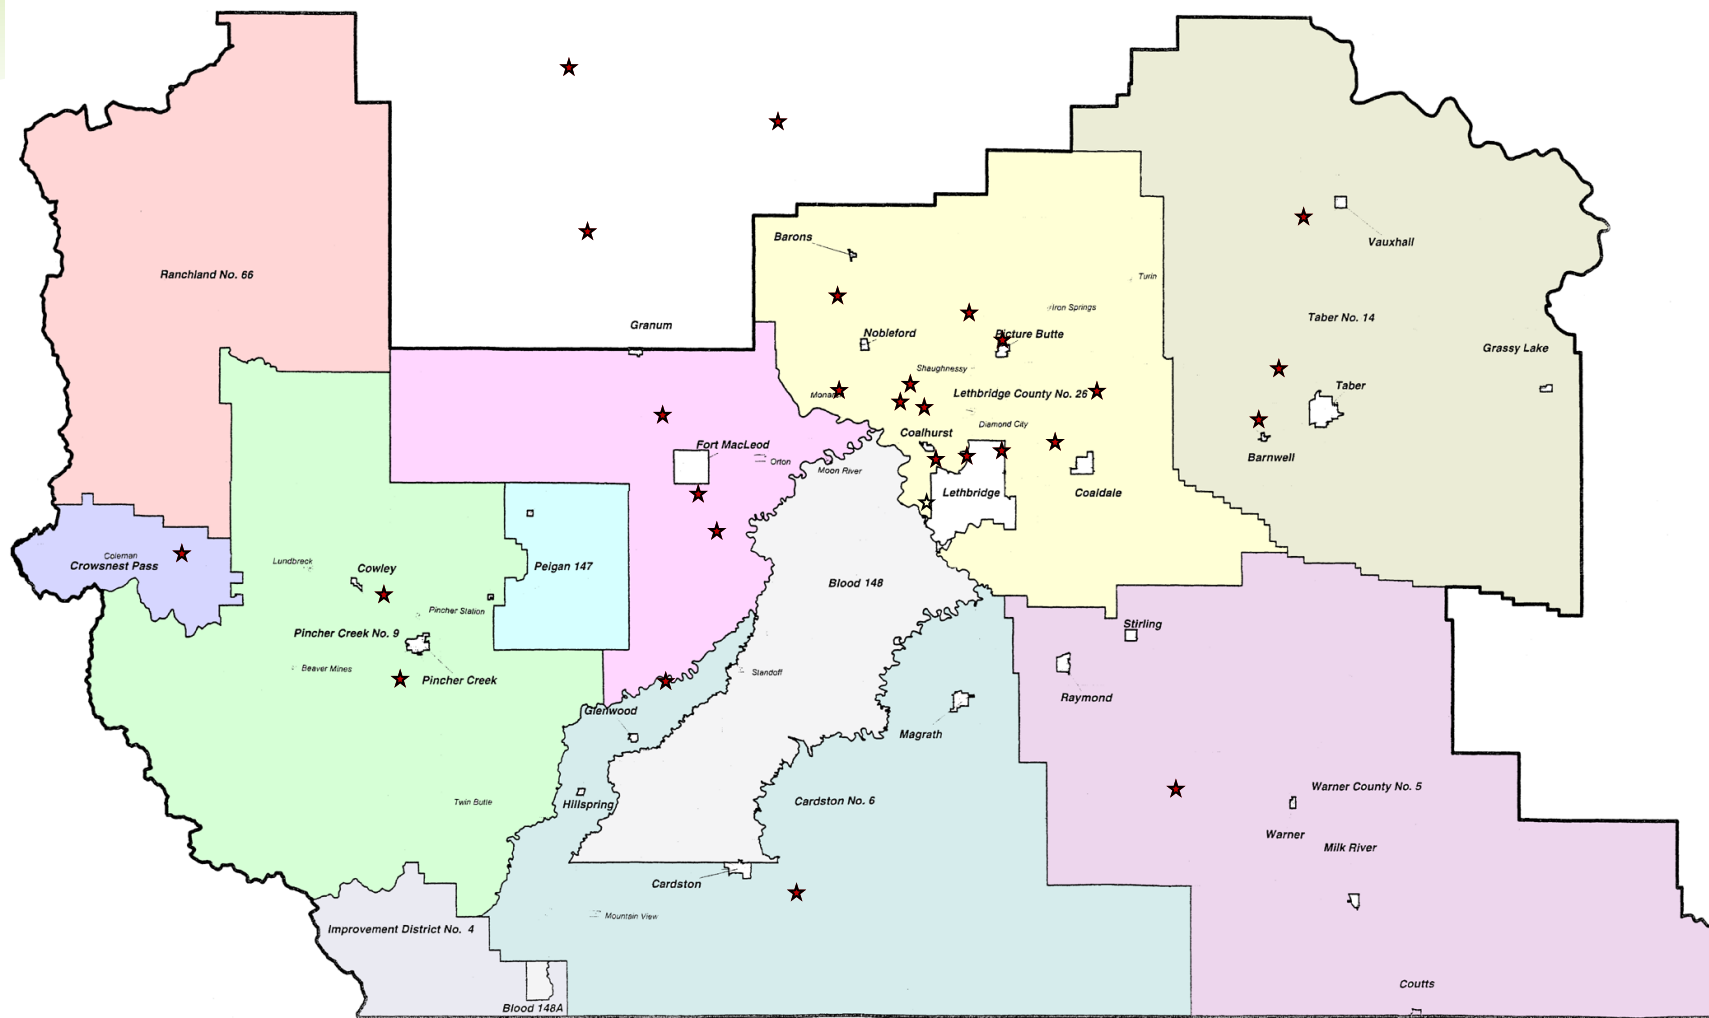

# ▶ Chinook Food Connect

Our Local Food Producers,  
Over for more contact info

## Chinook Food Connect's 2017 Water Charter Action

Water sustains life and is essential to our local food system

Support our local food producers in Southwest AB!